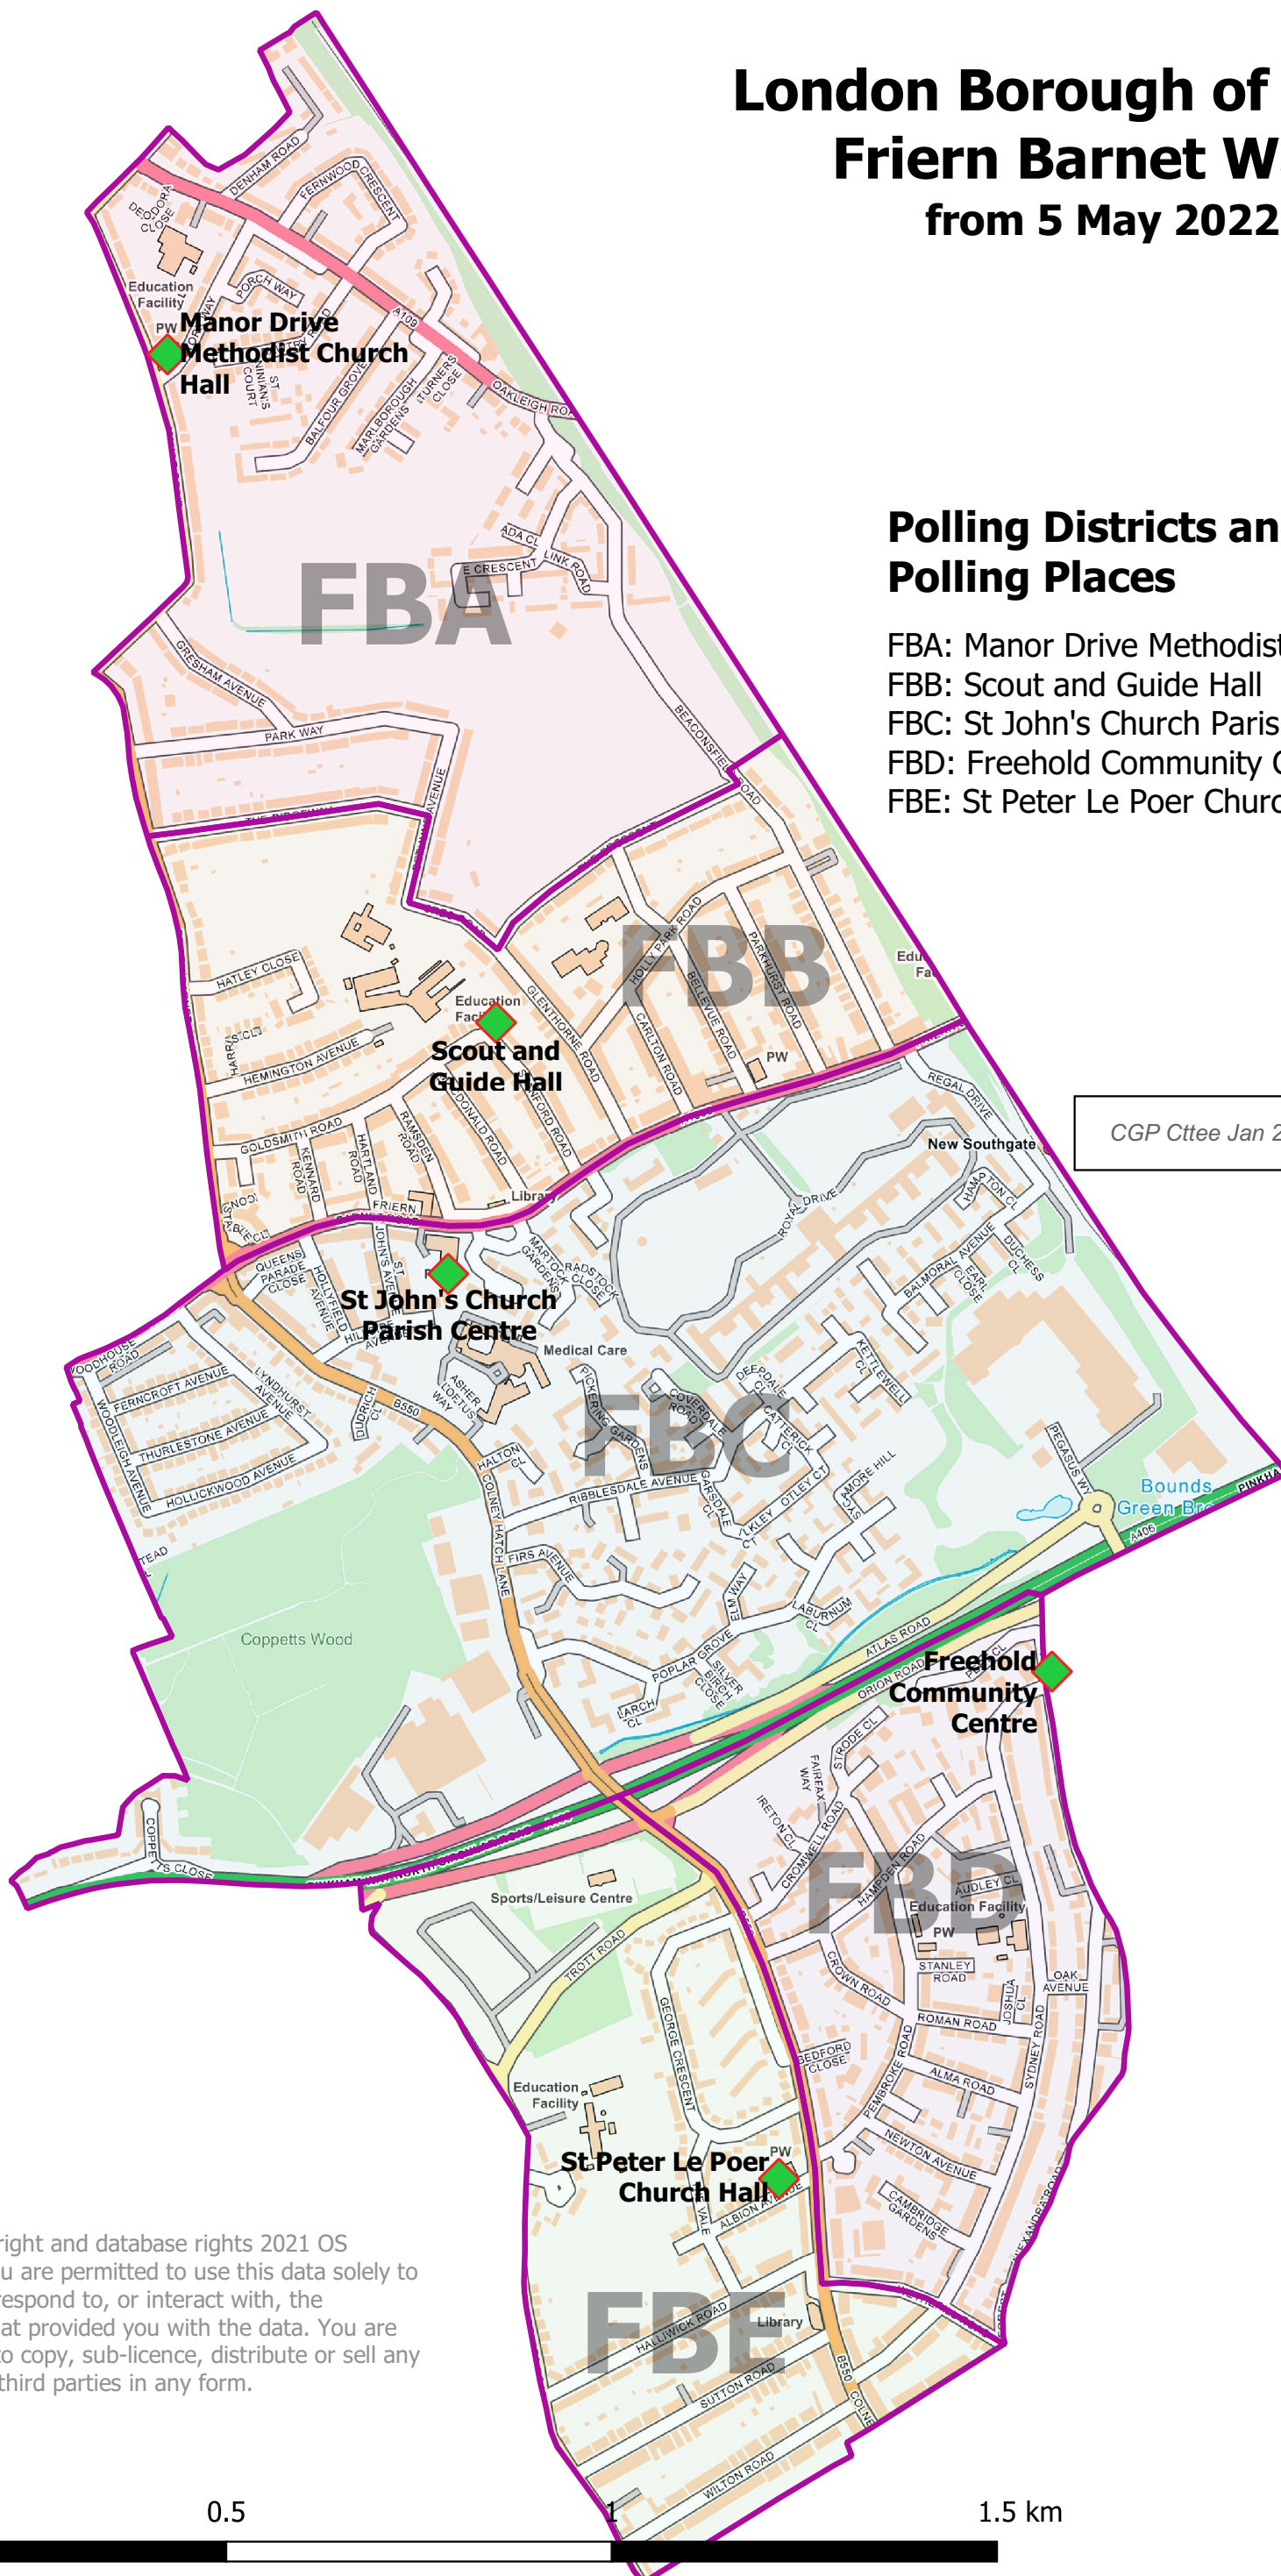

London Borough of Barnet Friern Barnet Ward from 5 May 2022

Polling Districts and Polling Places

- FBA: Manor Drive Methodist Church Hall
- FBB: Scout and Guide Hall
- FBC: St John's Church Parish Centre
- FBD: Freehold Community Centre
- FBE: St Peter Le Poer Church Hall