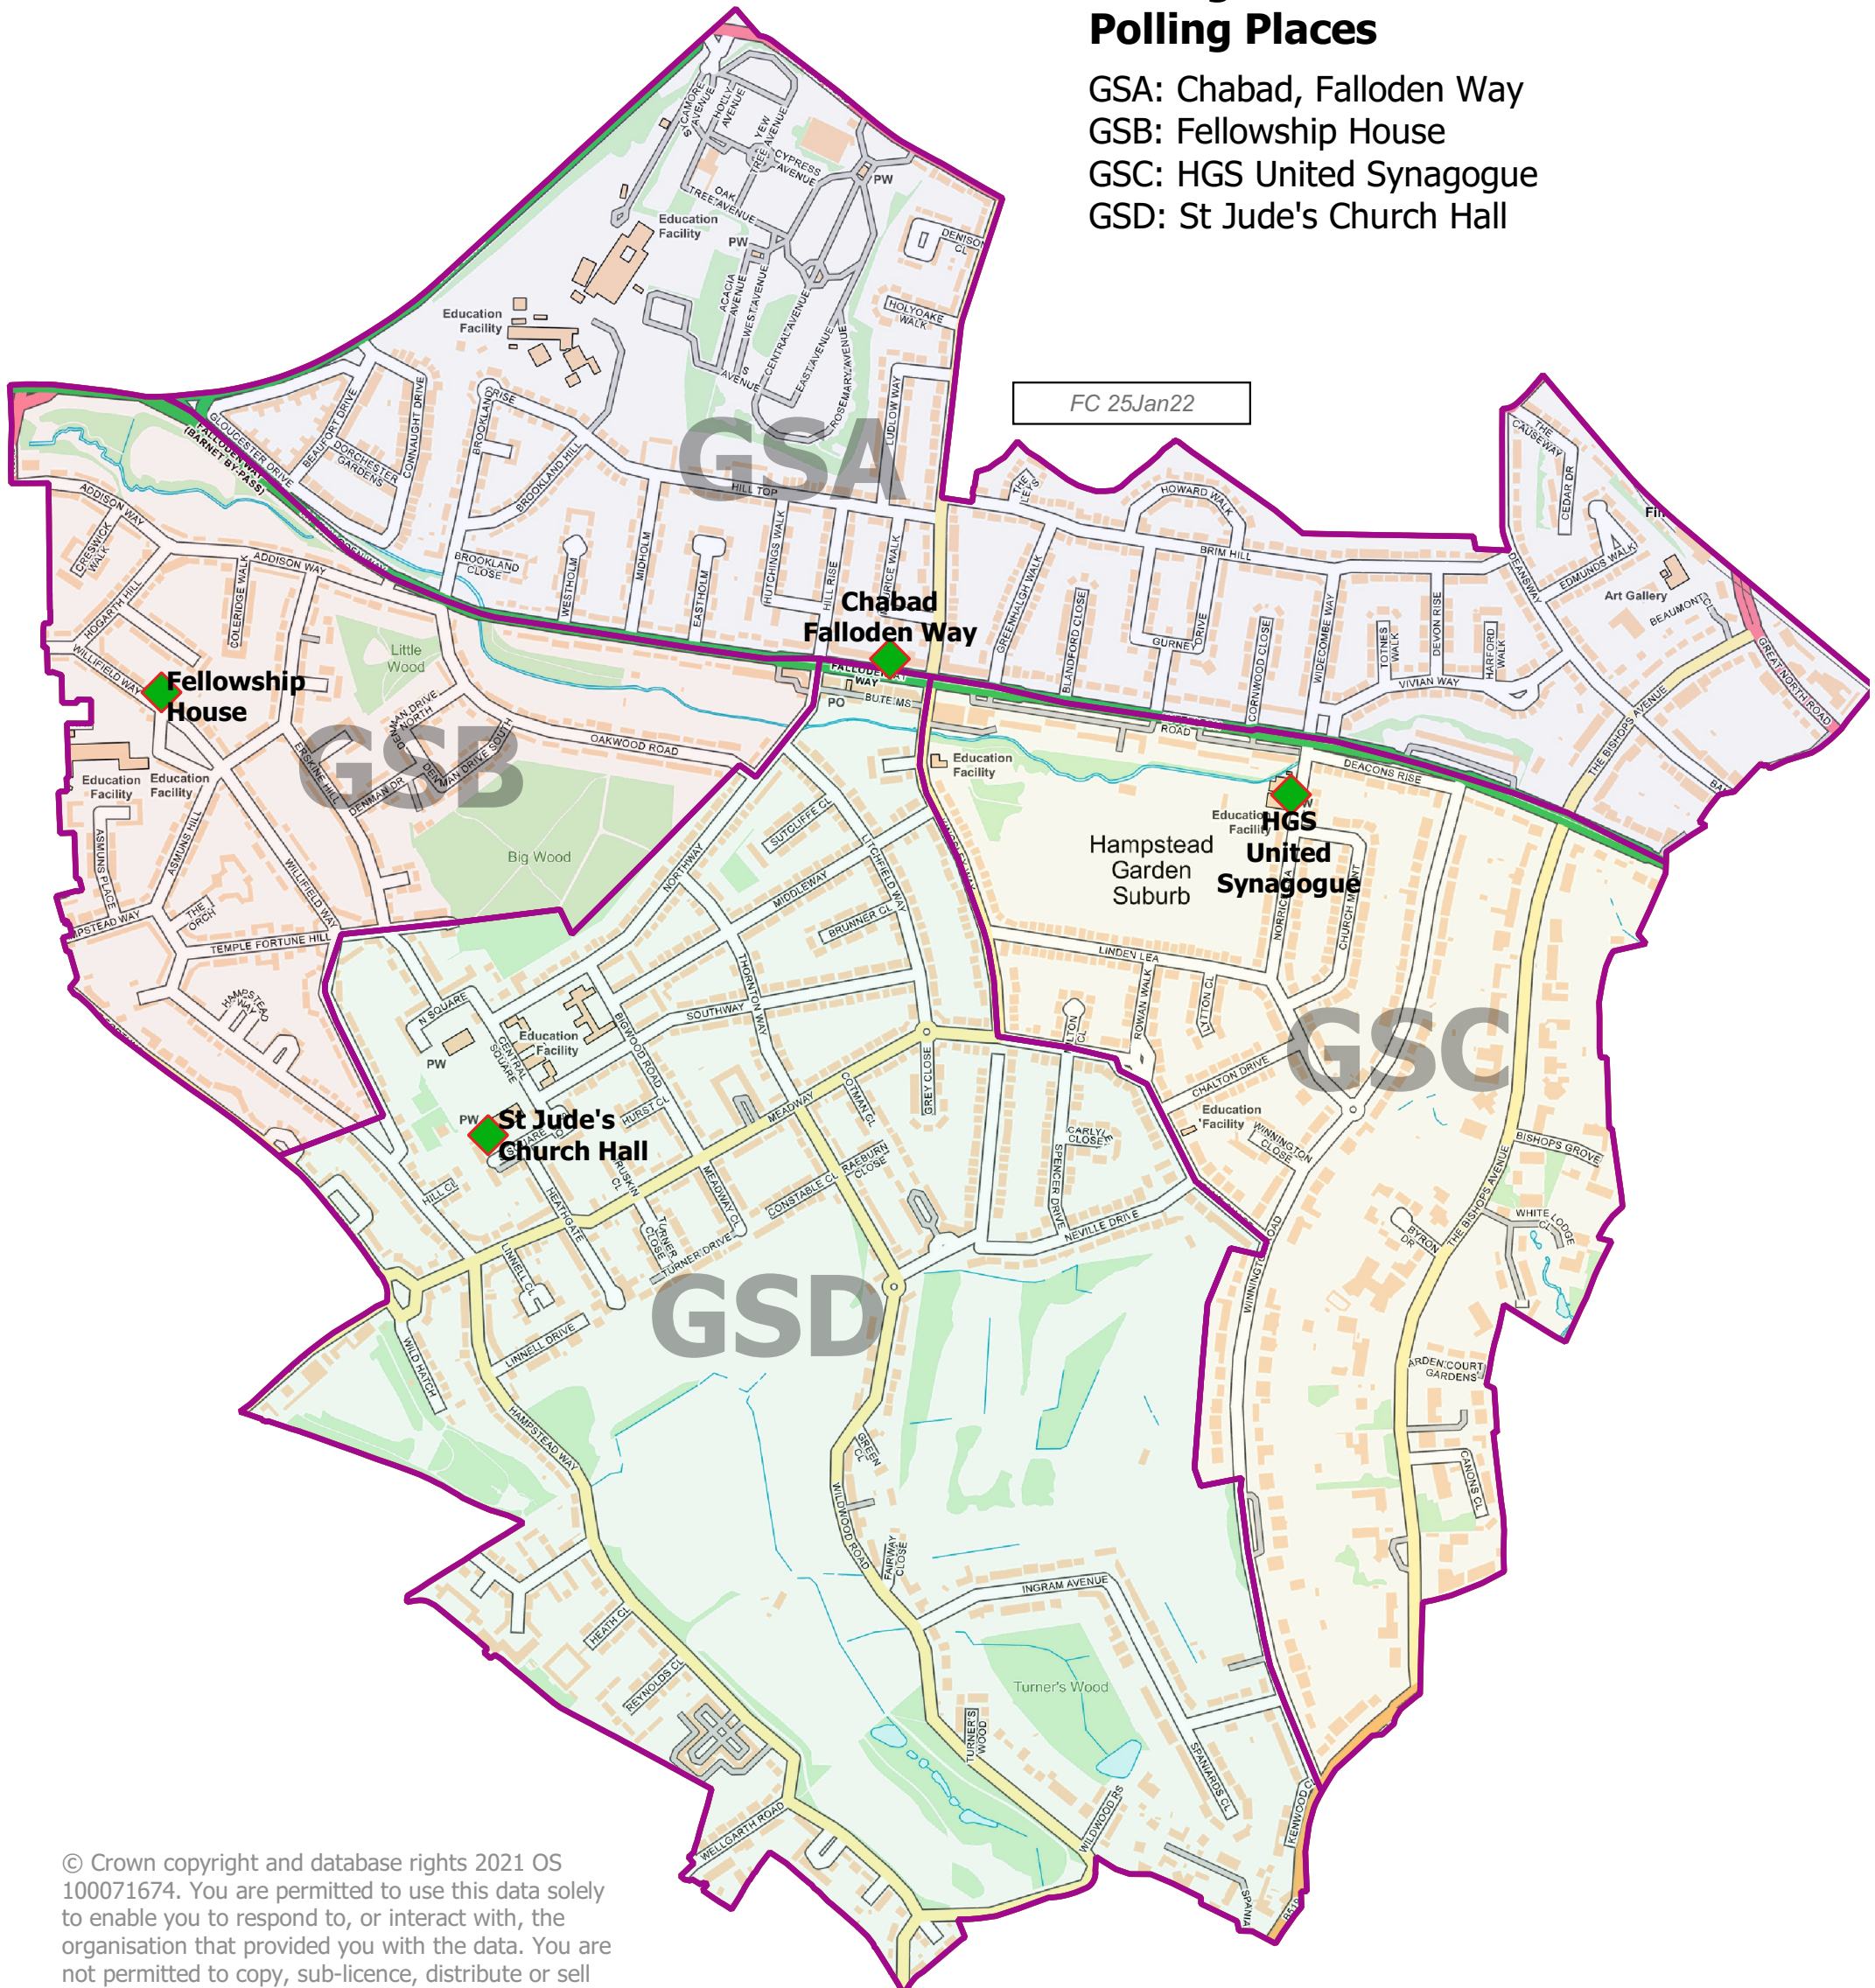

London Borough of Barnet

Garden Suburb Ward

from 5 May 2022

Polling Districts and Polling Places

- GSA: Chabad, Falloden Way
- GSB: Fellowship House
- GSC: HGS United Synagogue
- GSD: St Jude's Church Hall

© Crown copyright and database rights 2021 OS 100071674. You are permitted to use this data solely to enable you to respond to, or interact with, the organisation that provided you with the data. You are not permitted to copy, sub-licence, distribute or sell any of this data to third parties in any form.