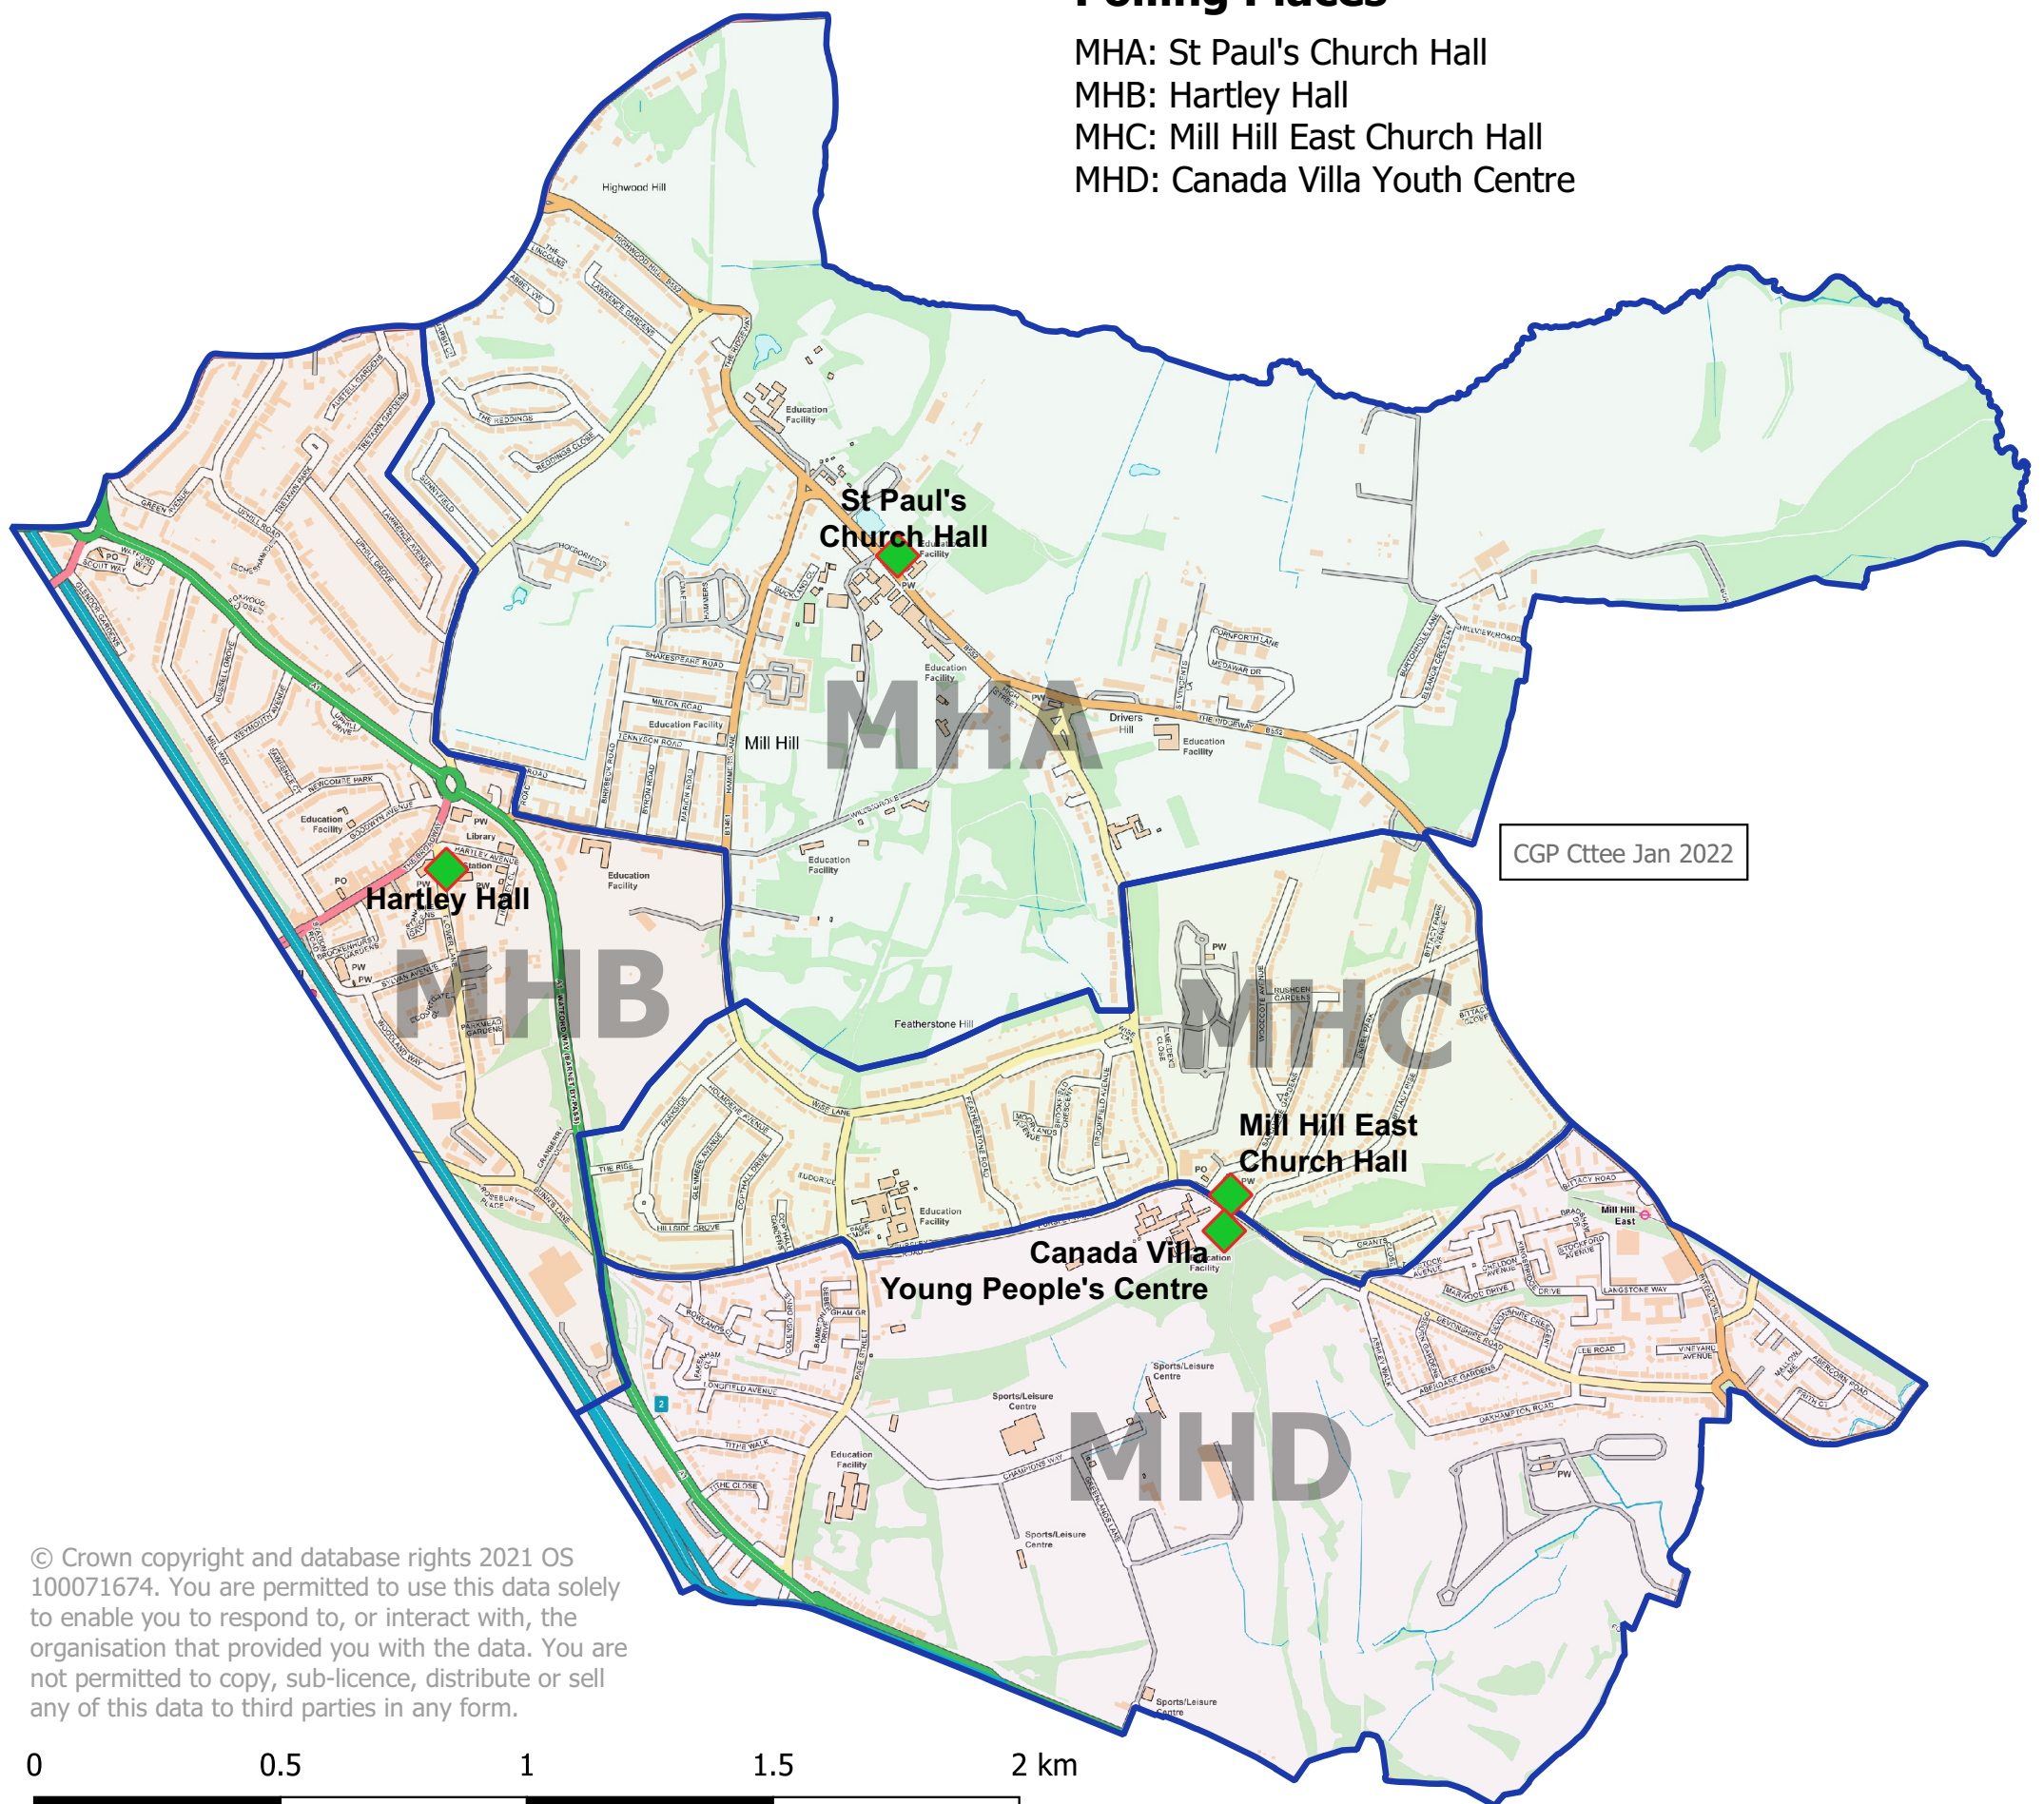

London Borough of Barnet

Mill Hill Ward

from 5 May 2022

Polling Districts and Polling Places

- MHA: St Paul's Church Hall
- MHB: Hartley Hall
- MHC: Mill Hill East Church Hall
- MHD: Canada Villa Youth Centre

© Crown copyright and database rights 2021 OS 100071674. You are permitted to use this data solely to enable you to respond to, or interact with, the organisation that provided you with the data. You are not permitted to copy, sub-licence, distribute or sell any of this data to third parties in any form.