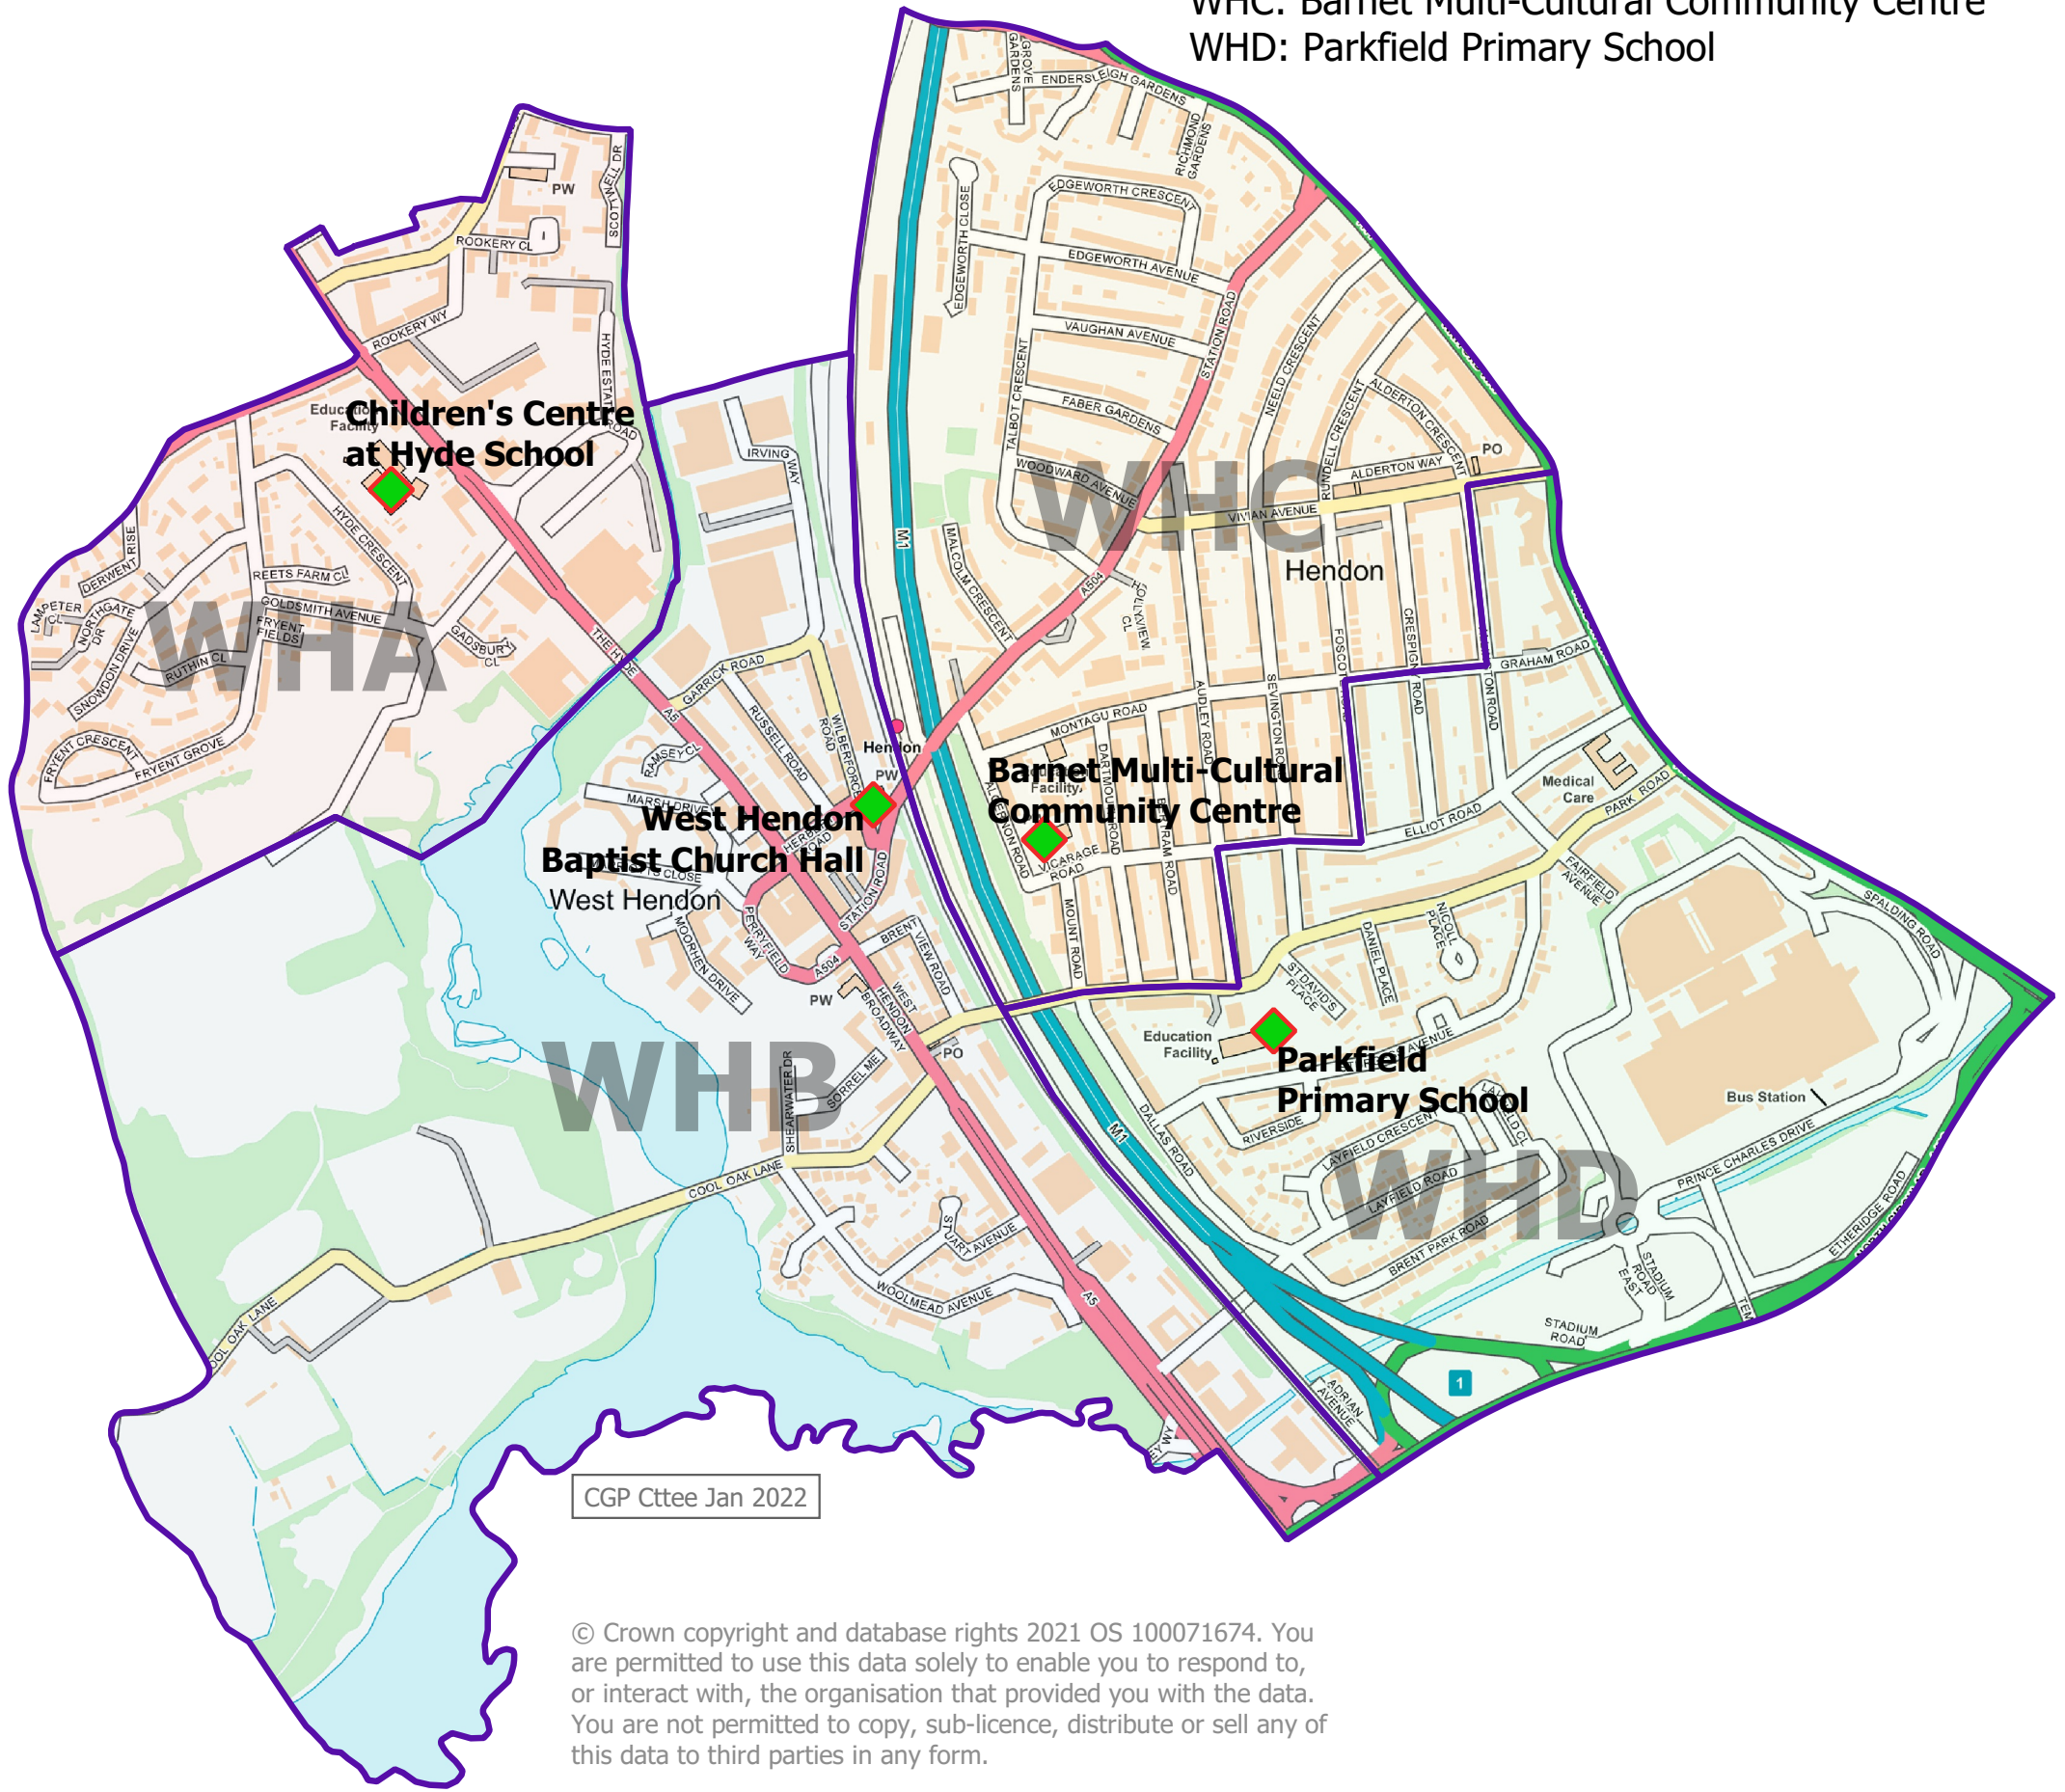

London Borough of Barnet

West Hendon Ward

from 5 May 2022

Polling Districts and Polling Places

- WHA: Children's Centre at Hyde Primary School
- WHB: West Hendon Baptist Church Hall
- WHC: Barnet Multi-Cultural Community Centre
- WHD: Parkfield Primary School

0 0.5 1 1.5 km