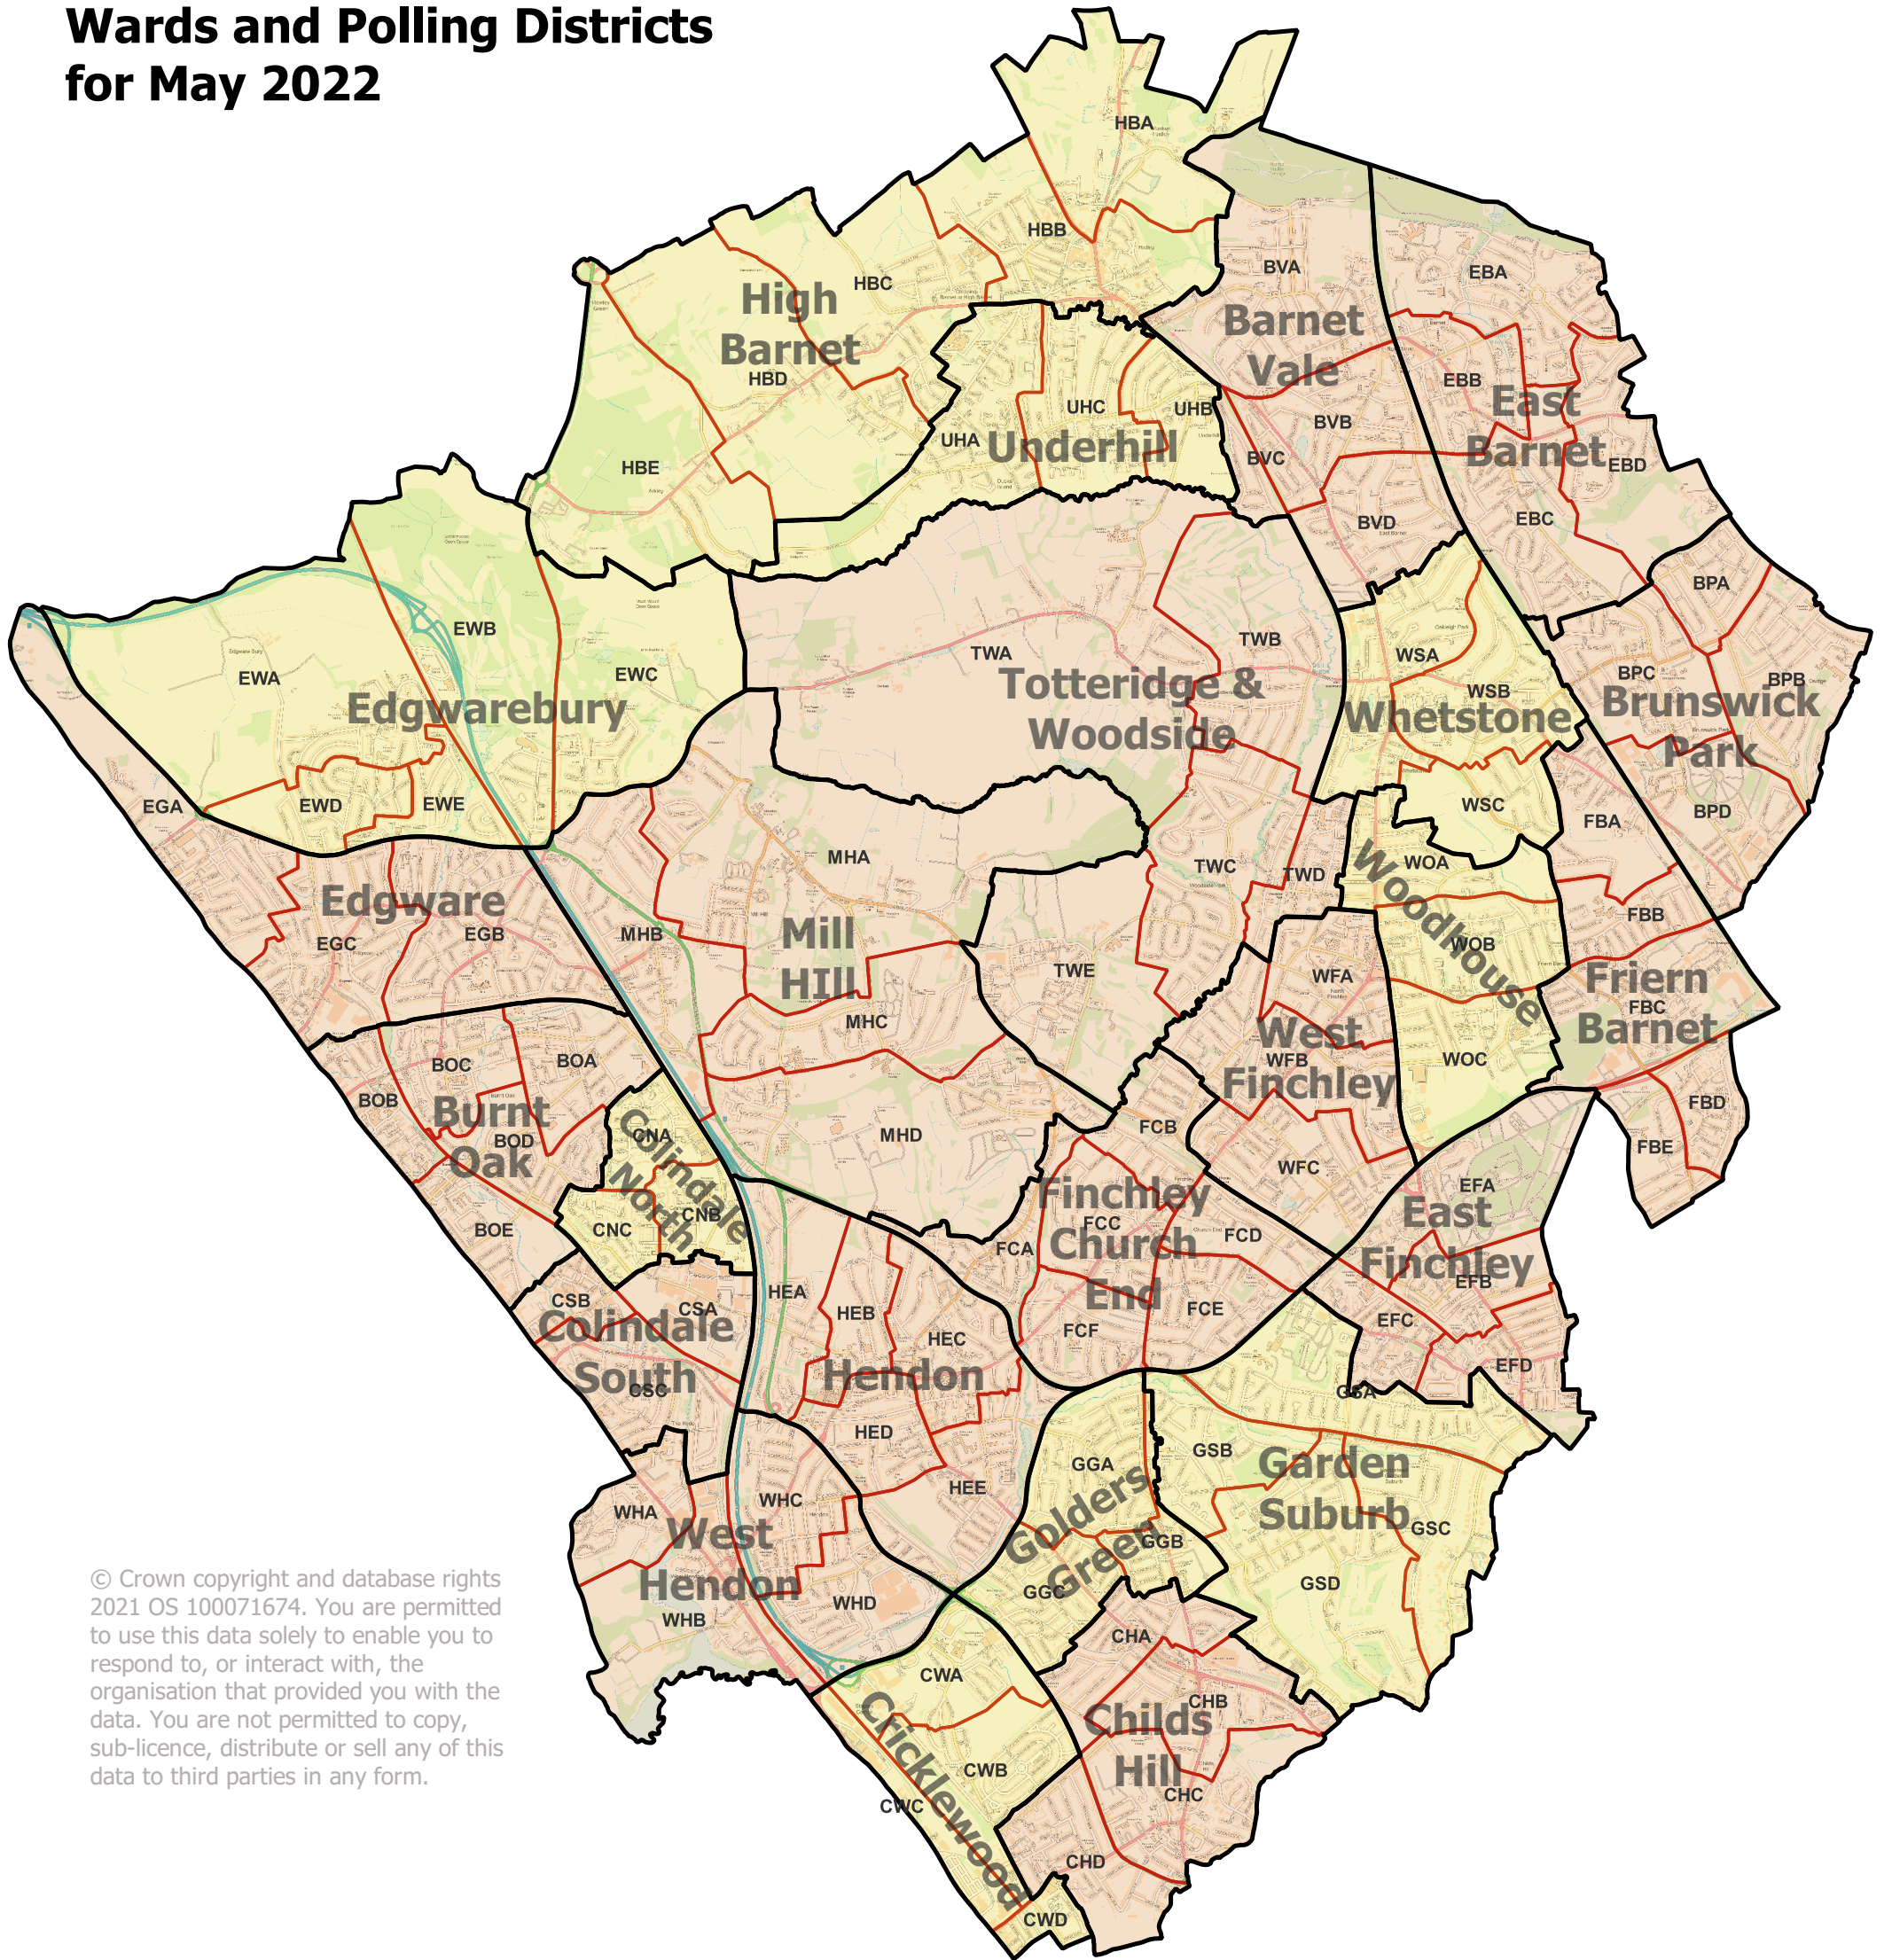

London Borough of Barnet Wards and Polling Districts for May 2022

© Crown copyright and database rights 2021 OS 100071674. You are permitted to use this data solely to enable you to respond to, or interact with, the organisation that provided you with the data. You are not permitted to copy, sub-licence, distribute or sell any of this data to third parties in any form.