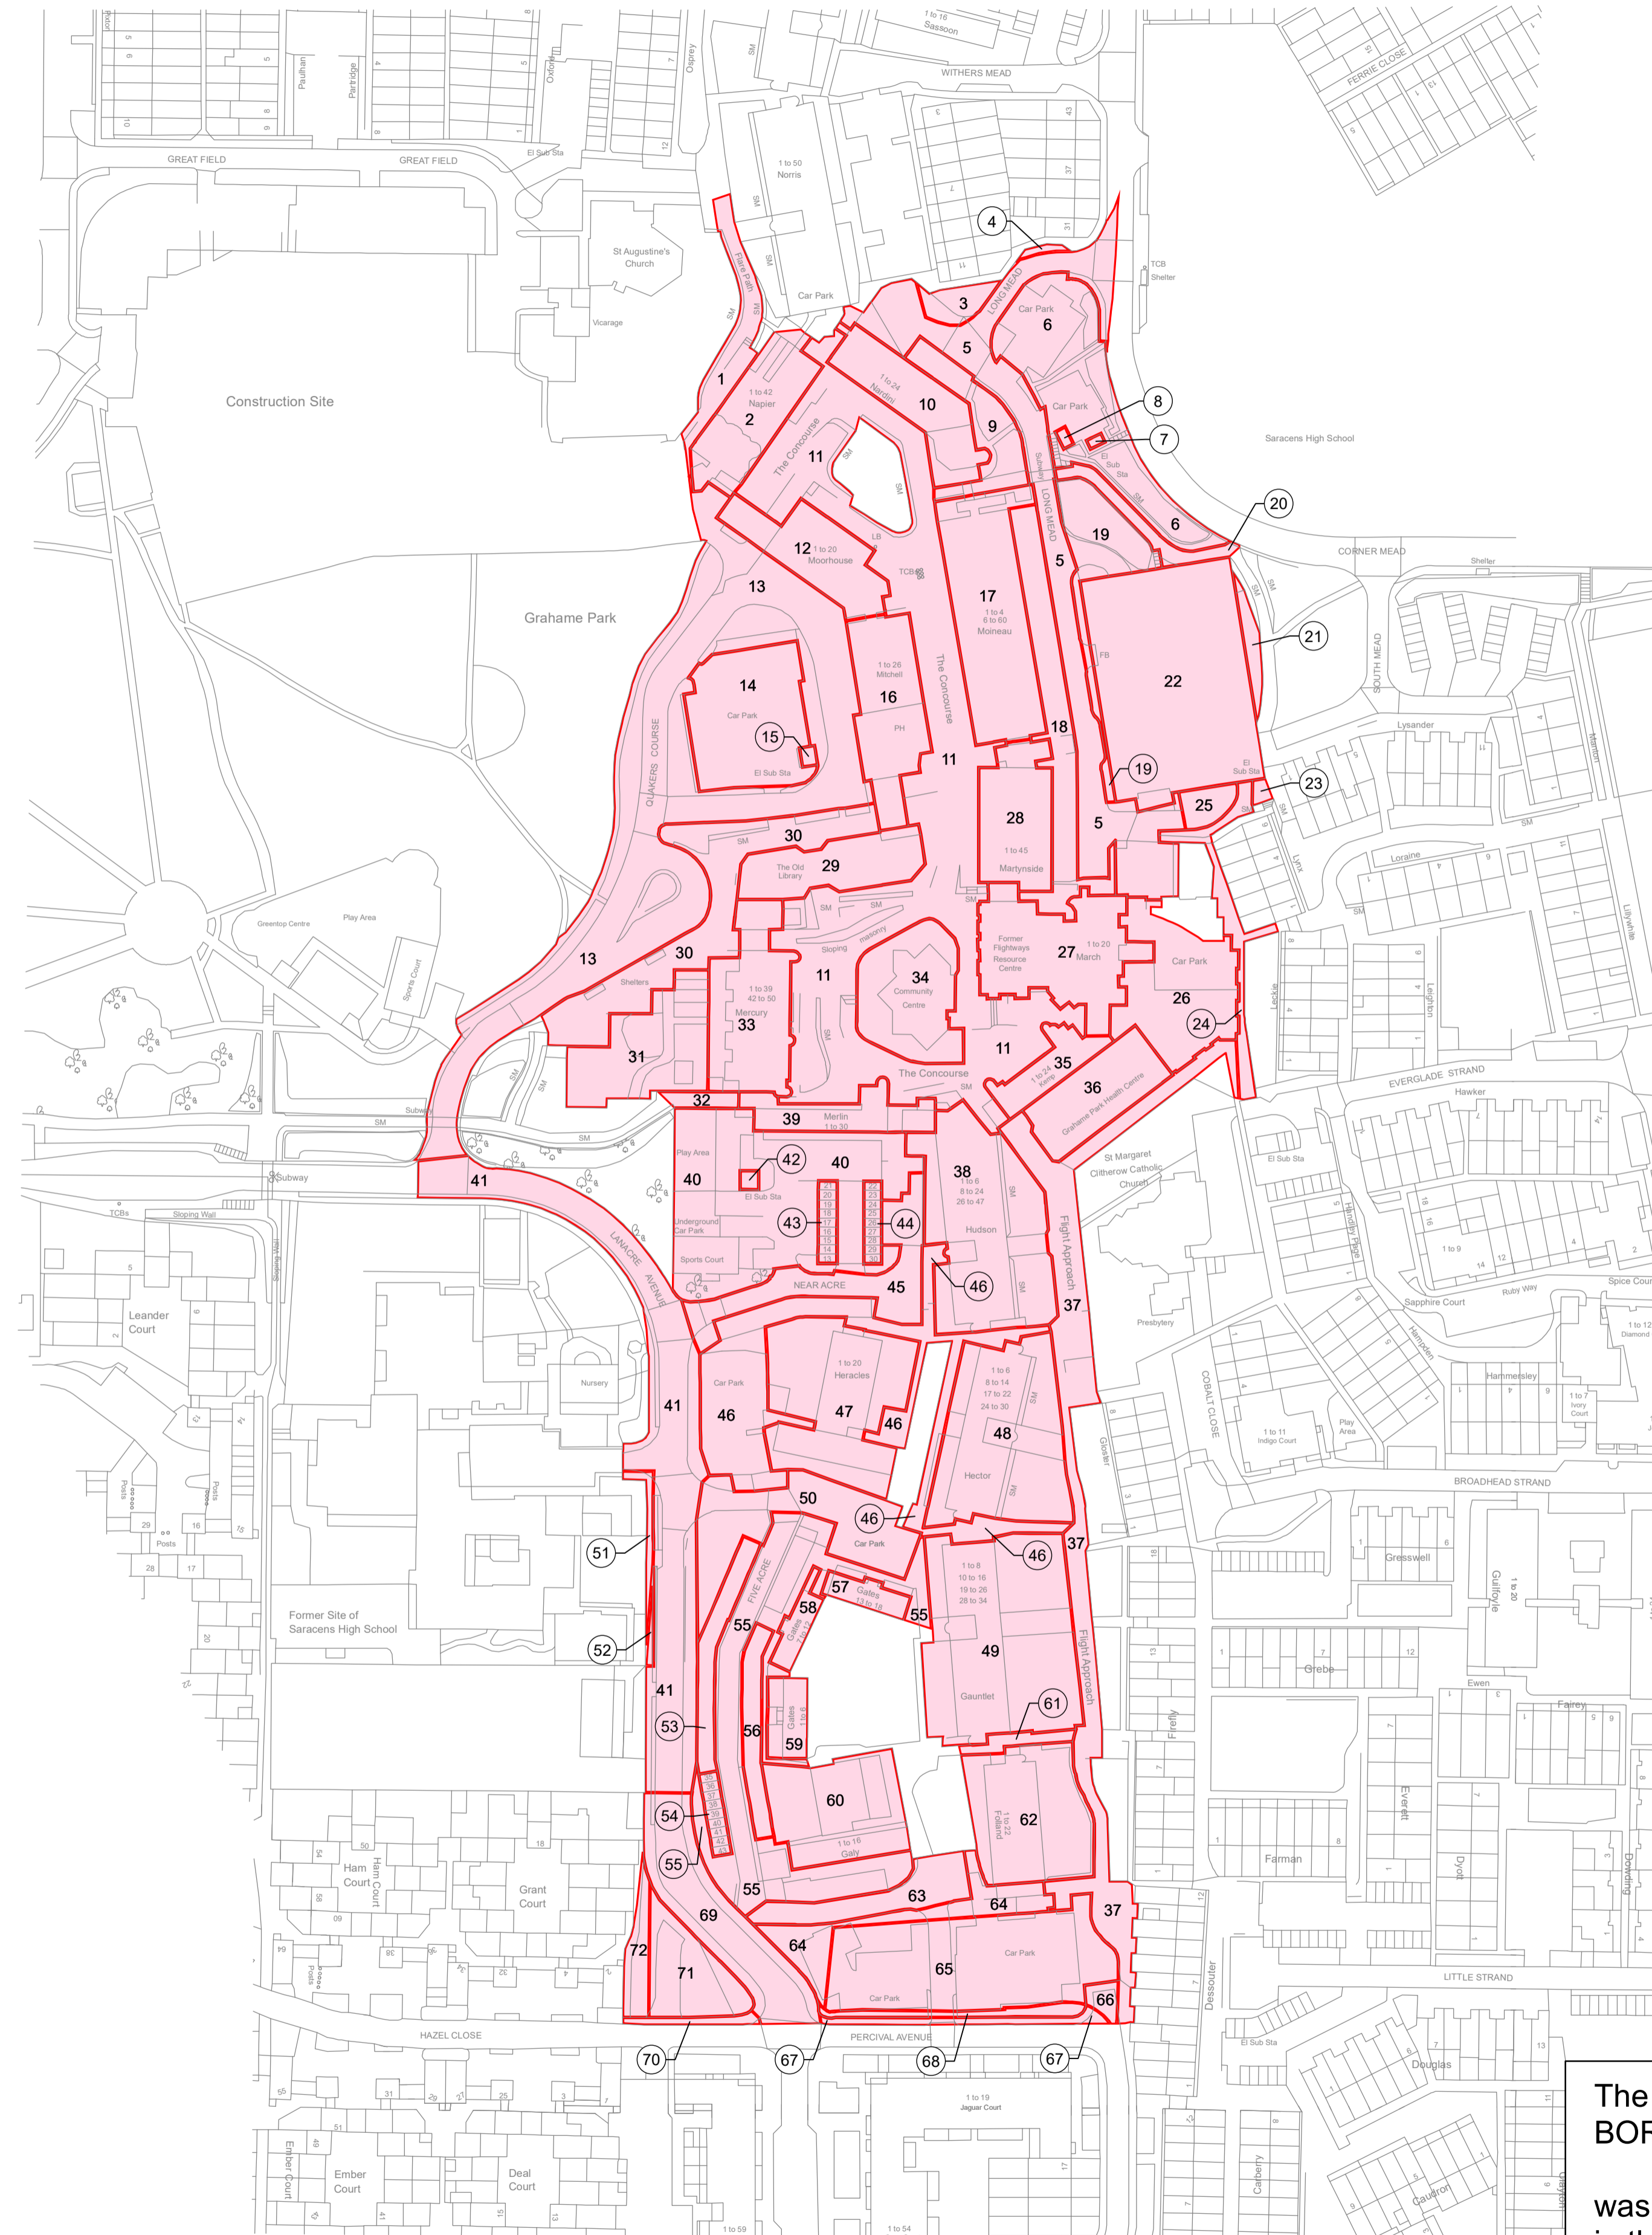

# MAP REFERRED TO IN THE THE LONDON BOROUGH OF BARNET (GRAHAME PARK REGENERATION AREA) COMPULSORY PURCHASE ORDER NO 2 2022

The COMMON SEAL of THE LONDON  
BOROUGH OF BARNET

was hereunto affixed this      day of      2022  
in the presence of: