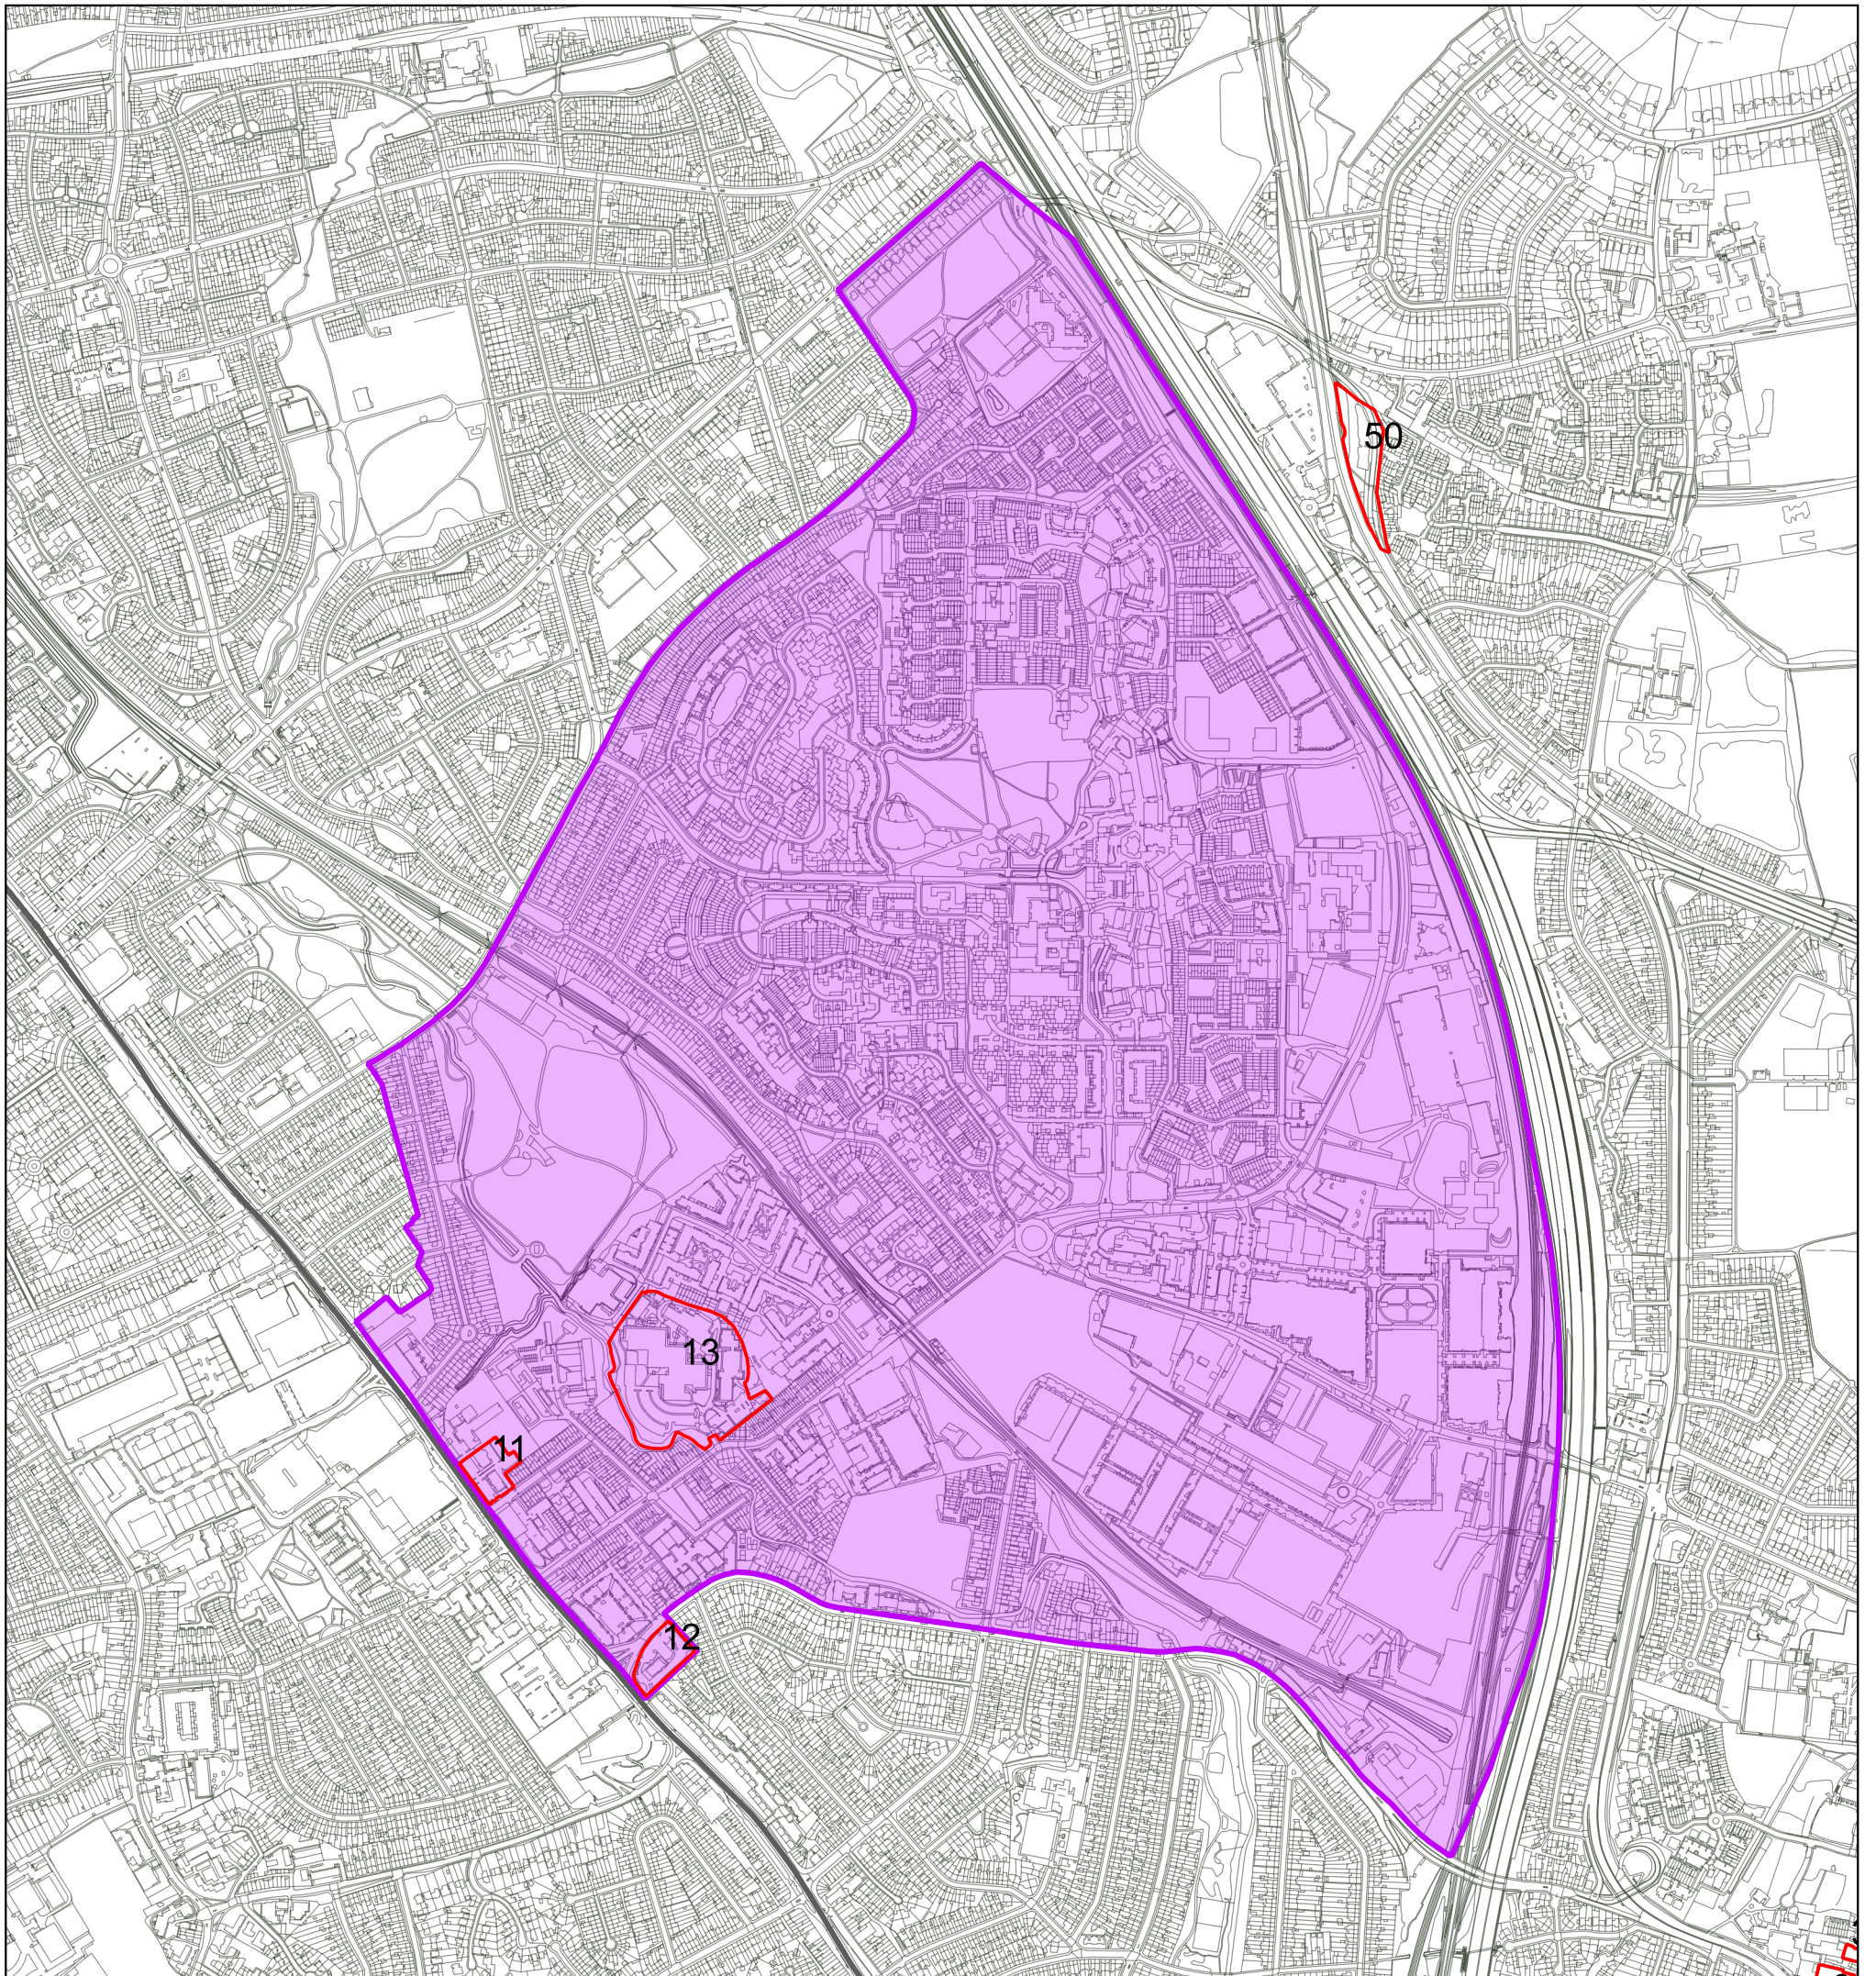

Map 3D - Colindale Growth Area

© Crown copyright and database rights 2022 OS 100017674. You are granted a non-exclusive, royalty free, revocable licence solely to view the Licensed Data for non-commercial purposes for the period during which the London Borough of Barnet makes it available. You are not permitted to copy, sub-license, distribute, sell or otherwise make available the Licensed Data to third parties in any form. Third party rights to enforce the terms of this licence shall be reserved to OS.

LEGEND

-  Growth Area
-  Site Allocations
-  London Borough of Barnet Boundary

Scale 1 : 10,000