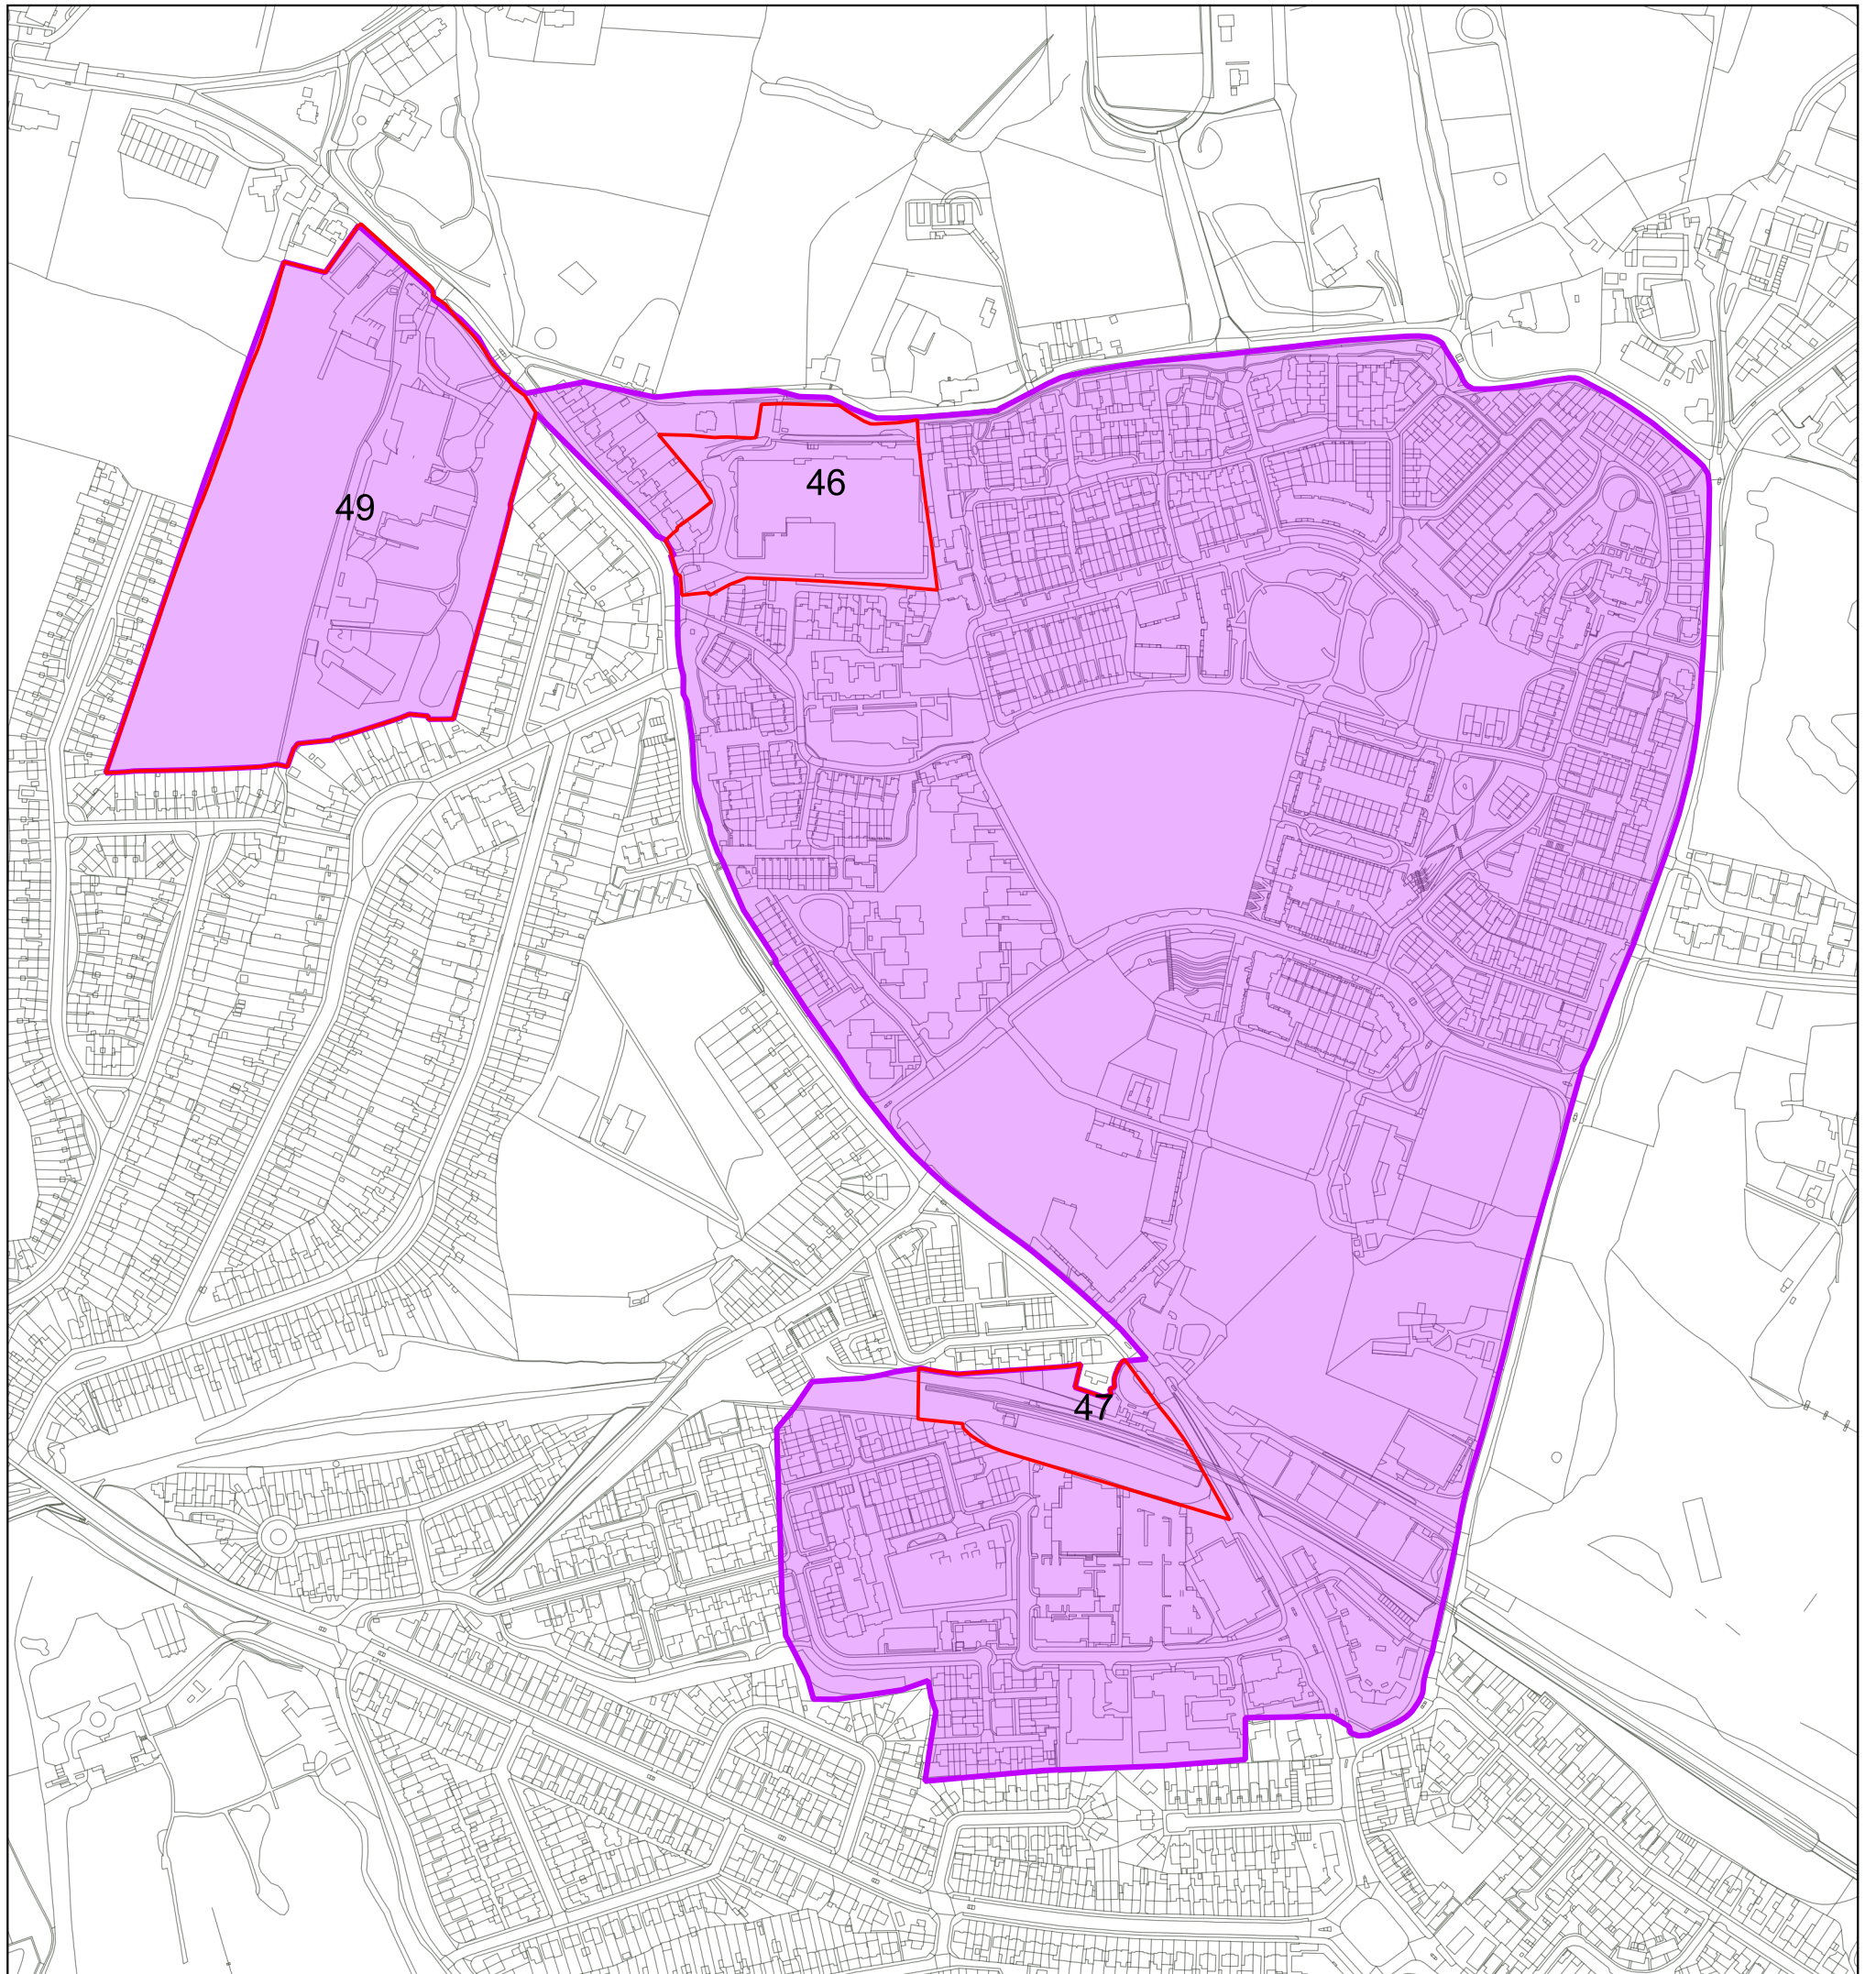

Map 3E - Mill Hill East Area

© Crown copyright and database rights 2022 OS 100017674. You are granted a non-exclusive, royalty free, revocable licence solely to view the Licensed Data for non-commercial purposes for the period during which the London Borough of Barnet makes it available. You are not permitted to copy, sub-license, distribute, sell or otherwise make available the Licensed Data to third parties in any form. Third party rights to enforce the terms of this licence shall be reserved to OS.

LEGEND

-  Growth Area
-  Site Allocations

Scale 1 : 5,000